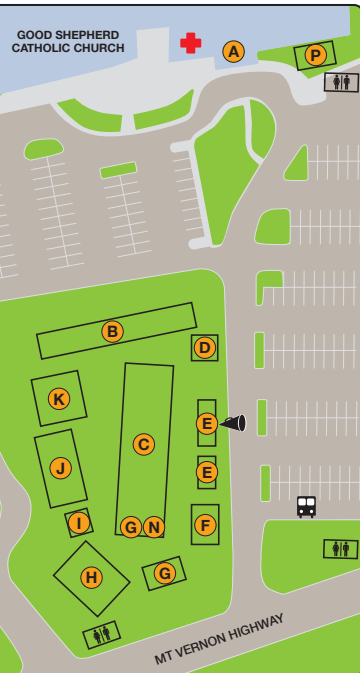

GOOD SHEPHERD CATHOLIC CHURCH

36TH ANNUAL INTERNATIONAL FESTIVAL

LABOR DAY, SEPT. 5TH, 12-6PM

ENTERTAINMENT SCHEDULE

- 12:00 p.m. Welcome and Opening Prayer
- 12:15 – 1:00 p.m. Mount Vernon Community German Band “Volksmusikanten”
- 1:15 – 2:30 p.m. Kumbia Power, Hispanic Band
- 2:30 – 3:00 p.m. Sabor Folklorico Salvadoreno, Hispanic Dance Troupe
- 3:00 – 4:00 p.m. Black Moon Tonic, American Rock Band
- 4:00 – 4:30 p.m. Traditional Korean Dance Troupe
- 4:30 – 6:00 p.m. Pablo Antonio y La Firma, Hispanic Rock Band
- 5:45 p.m. Grand Prize Drawing for \$10,000 cash**

RAFFLE – Cash prizes, services and goods

- Ticket sales available during the festival
- Sizeable drawings throughout the festival
- Grand prize is \$10,000

WHITE ELEPHANT – Huge Indoor Yard Sale

- Early bird starts at 11:00 a.m., \$10 entrance fee
- Free admission starting at 12:00 p.m., ends at 5:00 p.m.

- A** White Elephant Sale
- B** International Foods
- C** Dining Area
- D** Raffle Tickets
- E** Entertainment Stages
- F** Rose’s Bakery
- G** Artisans
- H** Bingo
- I** Funnel Cake
- J** Irish Pub
- K** Children’s Games
- L** Face Painting
- M** Rock Climbing Wall
- N** Caricaturist
- O** Child ID
- P** Plant Sale
- +** First Aid
- ♿** Restrooms
- 🚌** Shuttle Stop
- 📢** Lost Child

KIDS’ GAMES

Train Ride	Rock Wall	Moon Bounce	Hoops
Pluck-a-Duck	Face Painting	Crafts	Pre-Teen Striker

ETHNIC FOODS

Hispanic German Chinese Italian Korean USA Funnel Cake Rose’s Bakery Irish Pub

TRAFFIC AND SAFETY